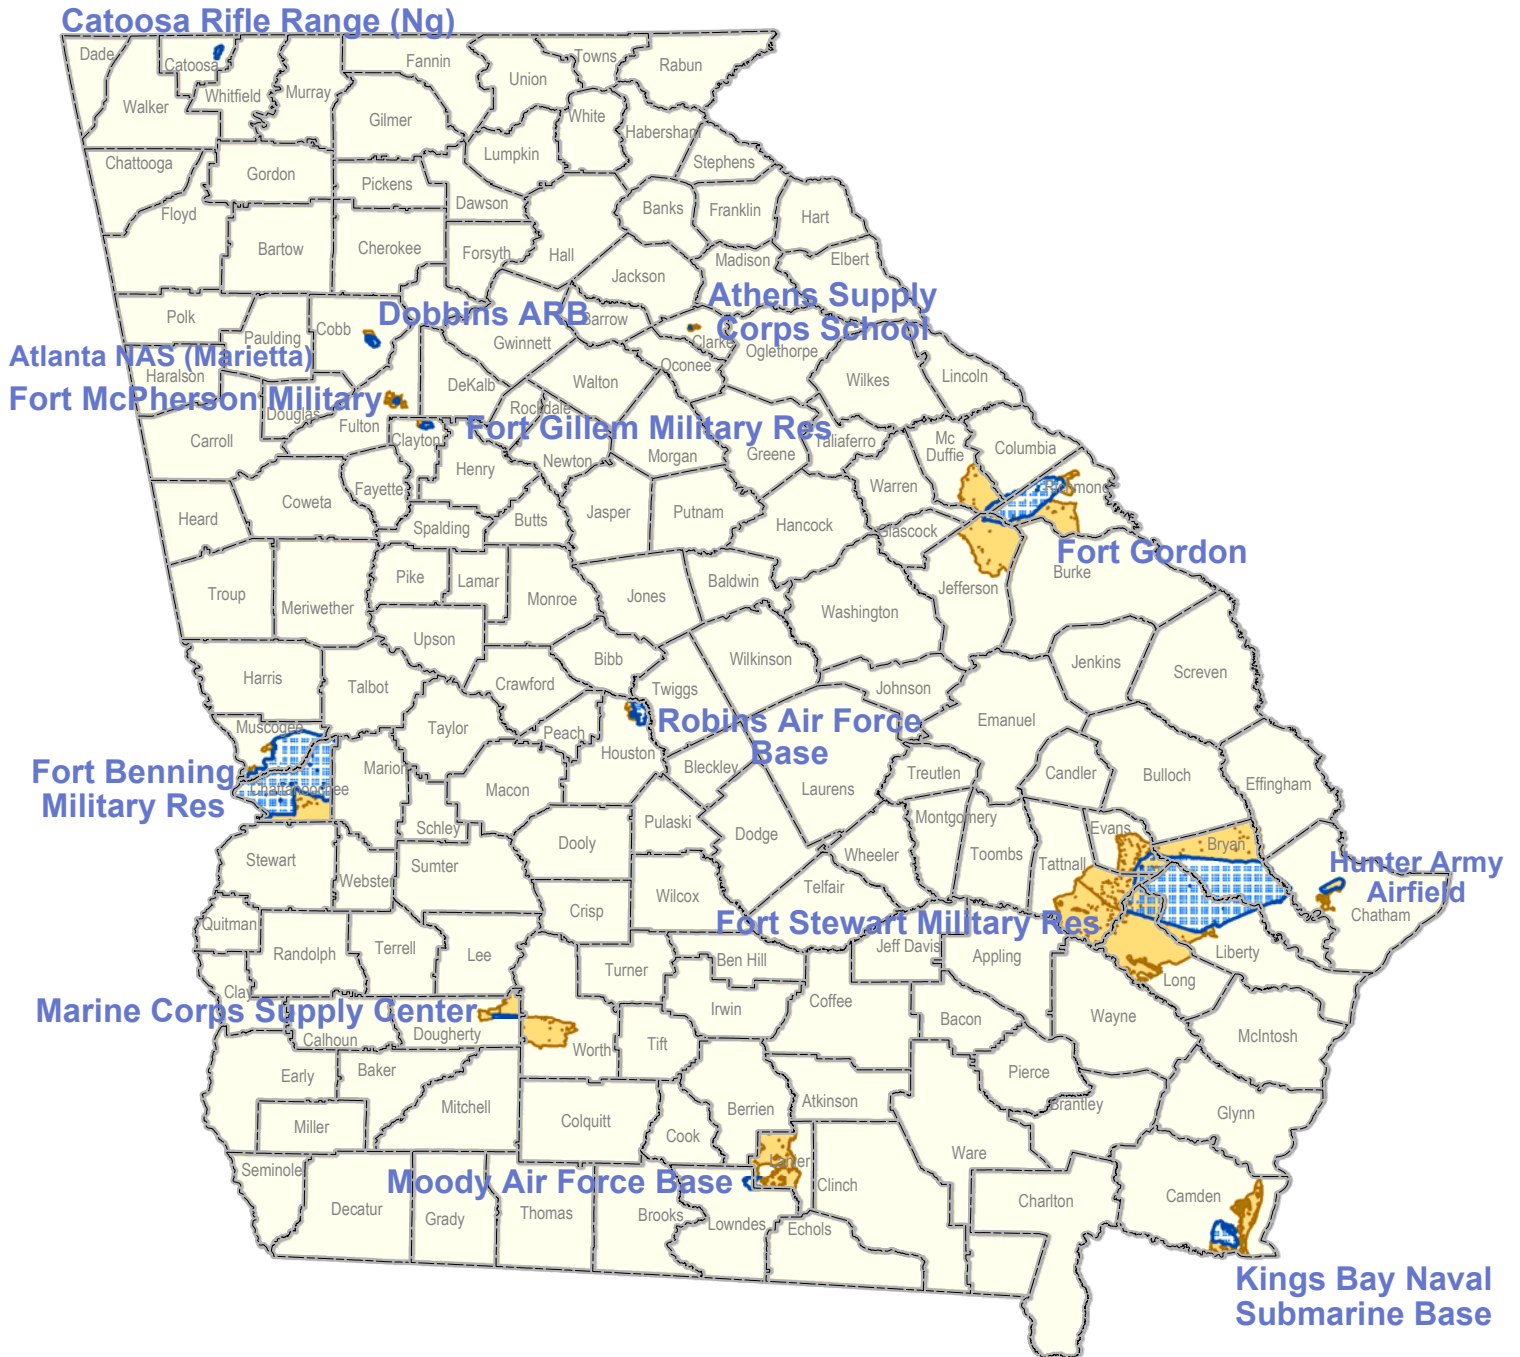

# Georgia Military Bases

**Legend**

-  Military Bases
-  Tract with 15% or greater poverty

Data source: U.S. Bureau of the Census, 2000

Map prepared by Georgia Department of Community Affairs, 2003